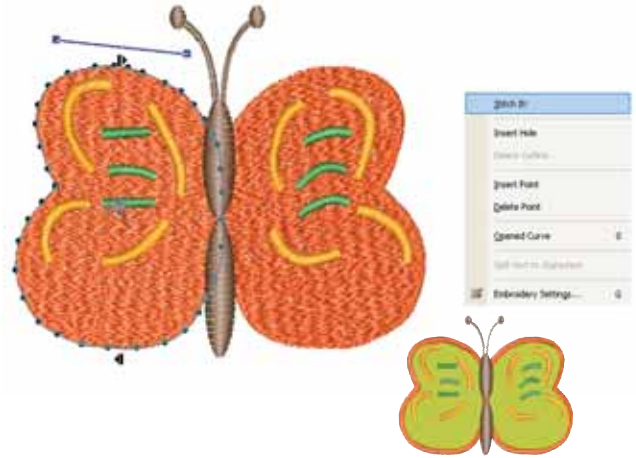

embroidery made simple:

Key features

- Easy to use, intuitive interface
- Standard digitizing
- Auto Digitizing
- Fully Edit, Resize & Reorder
- 71 high quality fonts
- Convert True Type fonts
- Convert True Type fonts
- Monogram input & fonts
- PhotoStitch
- Auto Cross-Stitch
- Magic Wand
- Applique creation
- Edit and switch between Embroidery recipes
- 3D Realistic View
- Write to Machine disk
- Direct loading of vector artwork from popular graphic packages
- Powerful Draw Package
- Tutorial & Internet help
- Quick Start guide & Training CD
- For Windows 2000, XP, Vista, Win7

Easy Lettering lots of available help!

Turn your creativity into embroidery

'Stitch & Sew' is a full-featured, easy to learn digitizing package designed to provide commercial quality results.

Hyperfont

Convert any font to Embroidery!

HyperFont
Easily convert Windows® True Type® & Outline Graphic fonts into embroidery fonts

Standard Digitizing & Editing

Use the Normal Fill, Column, Satin line etc. digitizing tools to create controlled, detailed designs. Everything digitized can be easily edited and changed.

Make use of the special Applique stitch type

AutoPunch – Auto Digitizing

Automatically create designs from vector graphic images.

Magic Wand

Convert any area of an image into stitches.

Monogram Input

Take advantage of the high quality Monogram fonts. More fonts available at www.embmarketplace.com